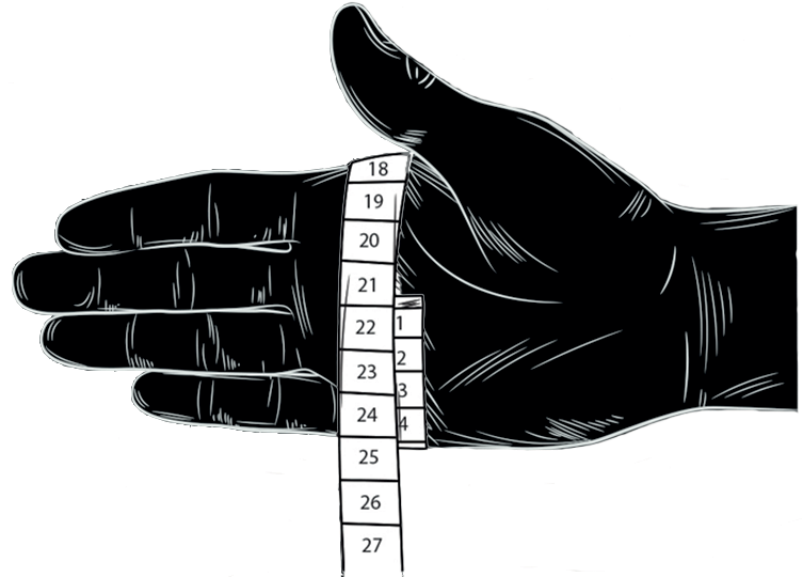

HAND CIRCUMFERENCE

Measure your dominant hand as shown in the picture; without the thumb. Do not tighten the measuring tape

GLOVE SIZE GUIDE

	XS	S	M	L	XL	2XL	3XL
SIZE	6	7	8	9	10	11	12
INCHES	6½	7	7 ½ - 8	8 ½ - 9	9 ½ - 10	10 ½ - 11	11 ½ - 12
CM	16	18	20	23	25	28	30